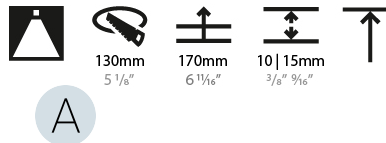

PHYSICAL

Shape: Round
Diameter (mm): 139
Diameter (in): 5 1/2
Height (mm): 151
Height (in): 5 15/16
Ceiling Thickness (mm): 10 / 12.5 / 15
Ceiling Thickness (in): 3/8 or 1/2 or 9/16
Min. Recessing Depth (mm): 170
Min. Recessing Depth (in): 6 11/16
Light Distribution: Downlight
Weight (kg): 0.921
Weight (lbs): 2.03
Fixture Finish: SSR / BKV / CWI / CRY / HAB / UFT / ITA / RUA / FTG / MYG / LOD / PUS / FRO / FUP / KIA / POP / BLS / SPG / MEY / GOH / GUM / CHC / COM / ABZ / JAG / OBR / MOS / ROR
Fixture Material: Aluminum Die Cast
Cut-out Measurements: 130mm / 5 1/8"

ELECTRICAL

Lamp Type: LED (Zhaga Standard)
Input Wattage (W): 13.2 / 16.5
Total Output Wattage (W): 12 / 14
Dimming: Tri-Mode (Non-Dimming and Phase Dimming (120Vac only) and 0-10V Dimming)
Driver Included: No
Driver Location: Recessed Housing
Driver Type: Constant Current - Universal
Driver Class: Class 2
Housing: See components
Input Voltage (V): 120 - 277
Constant Current (MA): 350

LED

Number of LEDs: 1
Color Temperature (°K): 2700 / 3000 / 3500 / 4000
Max. Delivered Lumen (lm): 870 / 970 / 1039 / 1060
Nominal Lumen (lm): 960 / 1070 / 1156 / 1180
CRI: >90 CRI
Efficiency (%): 0.905
Lamp Life (hrs): 50000

OPTICAL

Reflector°: 10

RATINGS AND CERTIFICATIONS

Certified By: Certified for North American Standards
IP rating: IP20