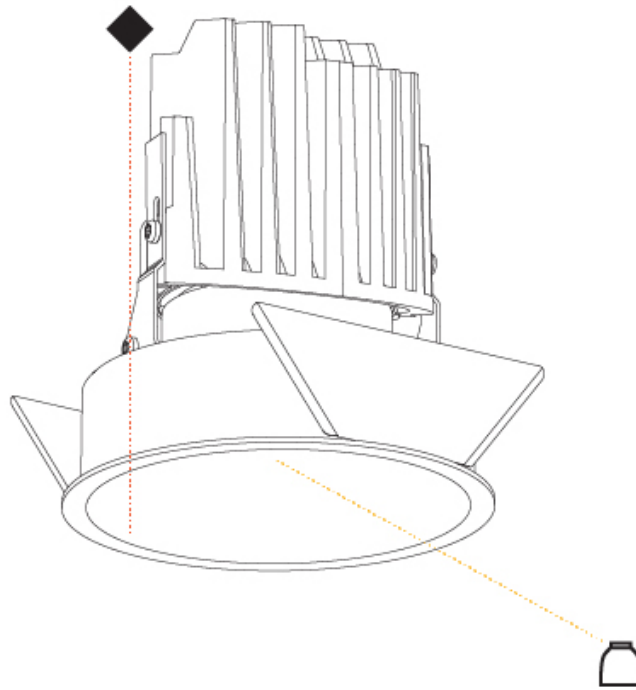

BIONIQ ROUND DEEP RECESSED

A35281-

PROJECT _____

TYPE _____

SPECIFIER _____

QUANTITY _____

DATE _____